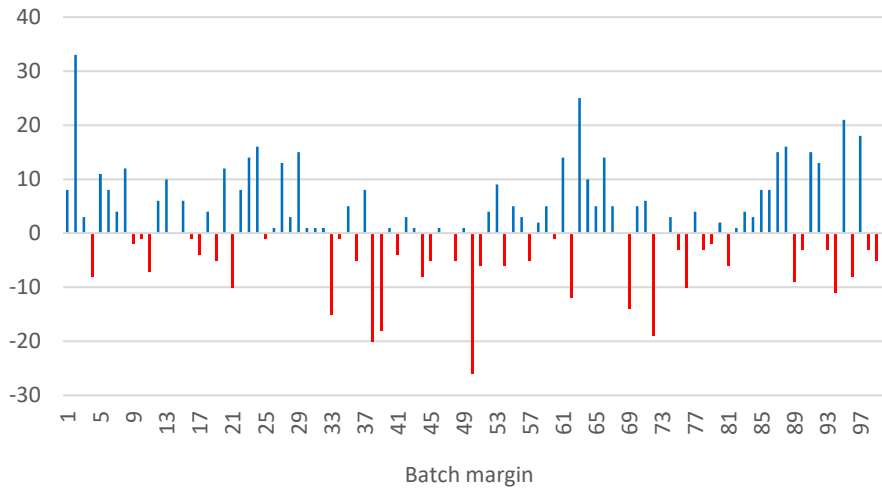

BALLOT BATCH MARGIN