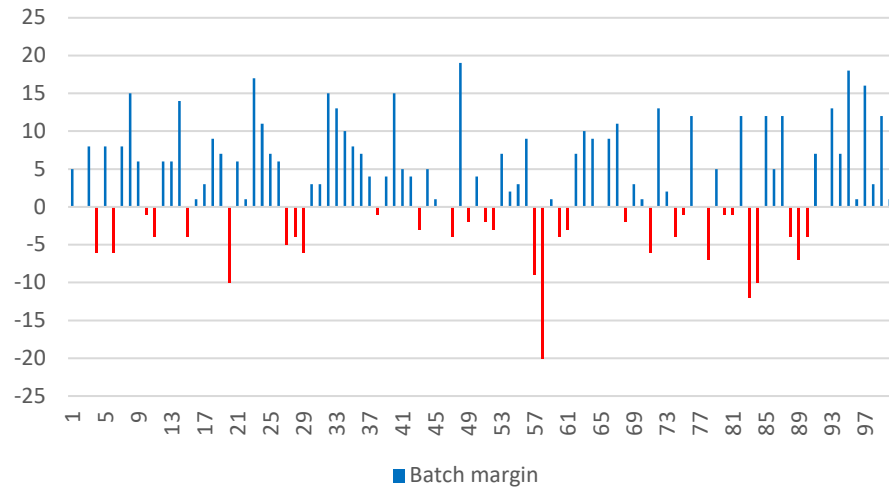

BALLOT BATCH MARGIN

CUMULATIVE RATIO

Pioneer School District No. 402

CUMULATIVE VOTE TOTALS

CUMULATIVE MARGIN

BALLOT BATCH MARGIN

CUMULATIVE RATIO